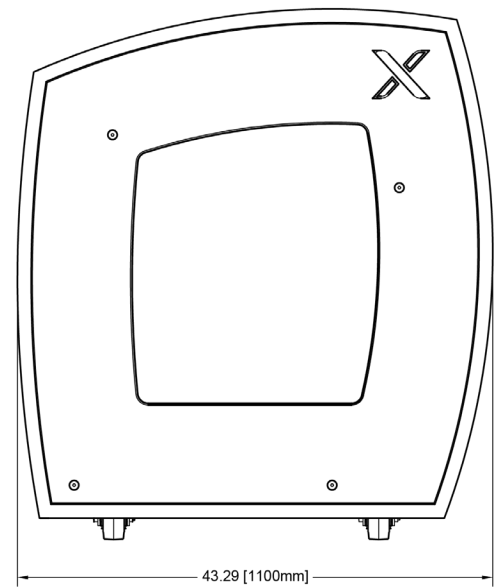

MC-316

Hardware Description

Artisan is furniture designed to enhance creativity for operators in all production disciplines.

Artisan's design allows for custom combinations of various models:

- **BC-33:** Broadcast Console - three racks wide x 3RU high
- **BC-23:** Broadcast Console - two racks wide x 3RU high
- **BC-30:** Broadcast Console work table - three racks wide x 0RU high
- **BC-R13:** Broadcast Console Side Rack - 14RU under-cabinet rack with 3RU above counter rack
- **BC-AL:** Broadcast Console Accent Lighting Kit
- **MC-316:** Mobile Console with three 16-Space Racks
- **MC-116:** Mobile Console with 16-Space Rack and Shelving
- **SC-216:** Studio Console - contoured desktop with dual 16 RU racks (one per side)

MC-316	
Color	Black
Finish	Clear Polyurethane
Lighting Kit	Not Available
Rack Spaces	3x 16RU Under Counter
Number of Monitor Arms Supported	6
Gangable	No
Dimensions (L x W x H)	61.63 x 43.29 x 48.21 in (1565 x 1100 x 1225 mm)
Weight	411.44 lb (186.63 kg)