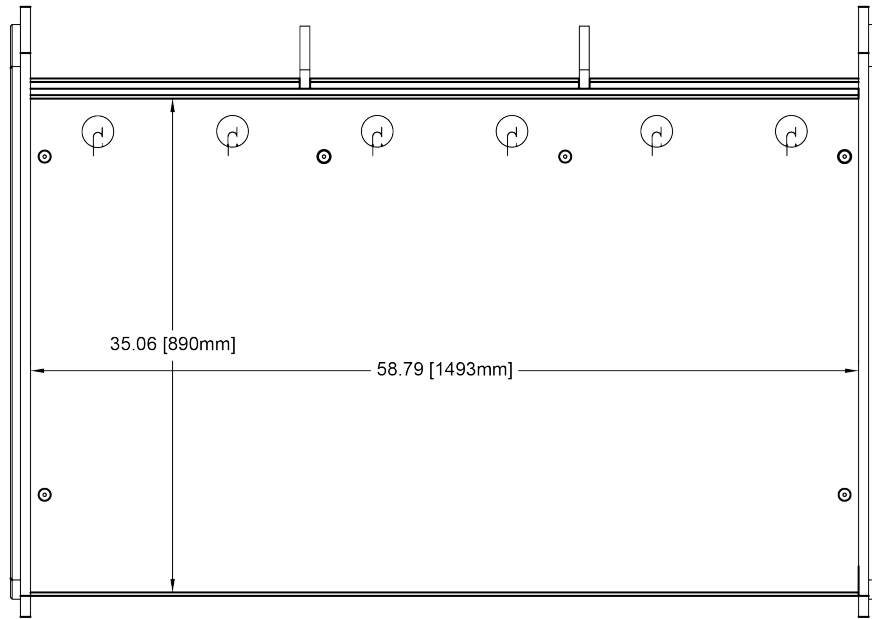

MC-316

Hardware Description

Artisan is furniture designed to enhance creativity for operators in all production disciplines.

Artisan's design allows for custom combinations of various models:

- **BC-33:** Broadcast Console - three racks wide x 3RU high
- **BC-23:** Broadcast Console - two racks wide x 3RU high
- **BC-30:** Broadcast Console work table - three racks wide x 0RU high
- **BC-R13:** Broadcast Console Side Rack - 14RU under-cabinet rack with 3RU above counter rack
- **BC-AL:** Broadcast Console Accent Lighting Kit
- **MC-316:** Mobile Console with three 16-Space Racks
- **MC-116:** Mobile Console with 16-Space Rack and Shelving
- **SC-216:** Studio Console - contoured desktop with dual 16 RU racks (one per side)

MC-316	
Color	Black
Finish	Clear Polyurethane
Lighting Kit	Not Available
Rack Spaces	3x 16RU Under Counter
Number of Monitor Arms Supported	6
Gangable	No
Dimensions (L x W x H)	61.63 x 43.29 x 48.21 in (1565 x 1100 x 1225 mm)
Weight	411.44 lb (186.63 kg)