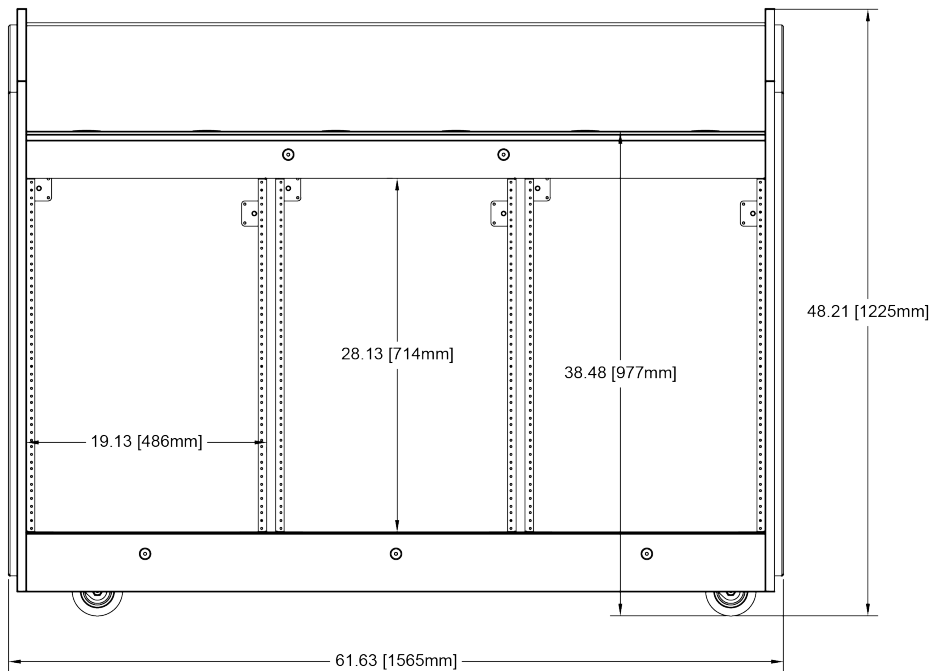

MC-316

Hardware Description

Artisan is furniture designed to enhance creativity for operators in all production disciplines.

Artisan's design allows for custom combinations of various models:

- **BC-33:** Broadcast Console - three racks wide x 3RU high
- **BC-23:** Broadcast Console - two racks wide x 3RU high
- **BC-30:** Broadcast Console work table - three racks wide x 0RU high
- **BC-R13:** Broadcast Console Side Rack - 14RU under-cabinet rack with 3RU above counter rack
- **BC-AL:** Broadcast Console Accent Lighting Kit
- **MC-316:** Mobile Console with three 16-Space Racks
- **MC-116:** Mobile Console with 16-Space Rack and Shelving
- **SC-216:** Studio Console - contoured desktop with dual 16 RU racks (one per side)

MC-316	
Color	Black
Finish	Clear Polyurethane
Lighting Kit	Not Available
Rack Spaces	3x 16RU Under Counter
Number of Monitor Arms Supported	6
Gangable	No
Dimensions (L x W x H)	61.63 x 43.29 x 48.21 in (1565 x 1100 x 1225 mm)
Weight	411.44 lb (186.63 kg)