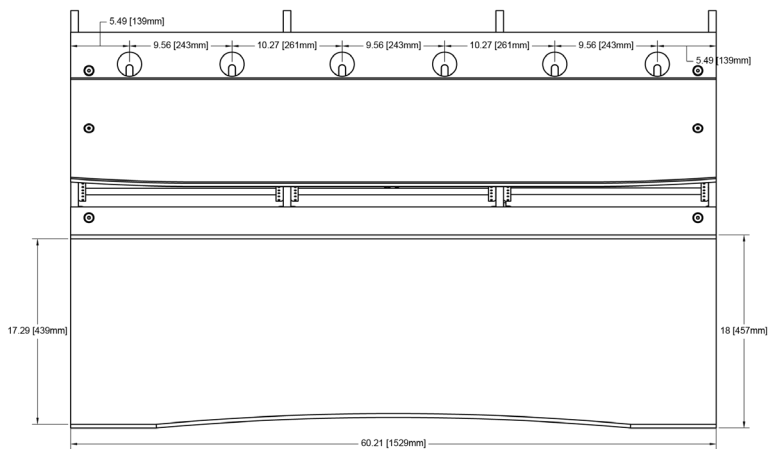

### Hardware Description

Artisan is furniture designed to enhance creativity for operators in all production disciplines.

Artisan's design allows for custom combinations of various models:

- **BC-33:** Broadcast Console - three racks wide x 3RU high
- **BC-23:** Broadcast Console - two racks wide x 3RU high
- **BC-30:** Broadcast Console work table - three racks wide x 0RU high
- **BC-R13:** Broadcast Console Side Rack - 14RU under-cabinet rack with 3RU above counter rack
- **BC-AL:** Broadcast Console Accent Lighting Kit
- **MC-316:** Mobile Console with three 16-Space Racks
- **MC-116:** Mobile Console with 16-Space Rack and Shelving
- **SC-216:** Studio Console - contoured desktop with dual 16 RU racks (one per side)

### Features

- Integrated LED lighting
- Easy Desk Chaining Design
- Monitor Arm Mount Support
- Easy Reach Rack Mount

BC-33	
Color	Black
Finish	Clear Polyurethane
Lighting Kit	Optional
Rack Spaces	3x 3RU Above Counter
Number of Monitor Arms Supported	6
Gangable	Yes
Dimensions (L x W x H)	60.21 x 38.91 x 33.7 in (1529 x 988 x 856 mm)
Weight	177.98 lb (80.73 kg)