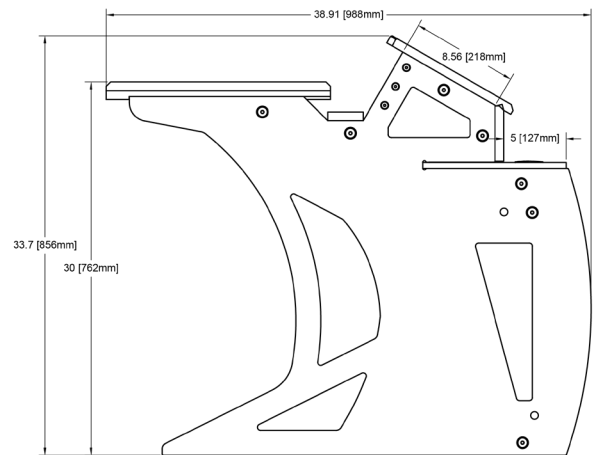

### Hardware Description

Artisan is furniture designed to enhance creativity for operators in all production disciplines.

Artisan's design allows for custom combinations of various models:

- **BC-33:** Broadcast Console - three racks wide x 3RU high
- **BC-23:** Broadcast Console - two racks wide x 3RU high
- **BC-30:** Broadcast Console work table - three racks wide x 0RU high
- **BC-R13:** Broadcast Console Side Rack - 14RU under-cabinet rack with 3RU above counter rack
- **BC-AL:** Broadcast Console Accent Lighting Kit
- **MC-316:** Mobile Console with three 16-Space Racks
- **MC-116:** Mobile Console with 16-Space Rack and Shelving
- **SC-216:** Studio Console - contoured desktop with dual 16 RU racks (one per side)

### Features

- Integrated LED lighting
- Easy Desk Chaining Design
- Monitor Arm Mount Support
- Easy Reach Rack Mount

BC-33	
Color	Black
Finish	Clear Polyurethane
Lighting Kit	Optional
Rack Spaces	3x 3RU Above Counter
Number of Monitor Arms Supported	6
Gangable	Yes
Dimensions (L x W x H)	60.21 x 38.91 x 33.7 in (1529 x 988 x 856 mm)
Weight	177.98 lb (80.73 kg)