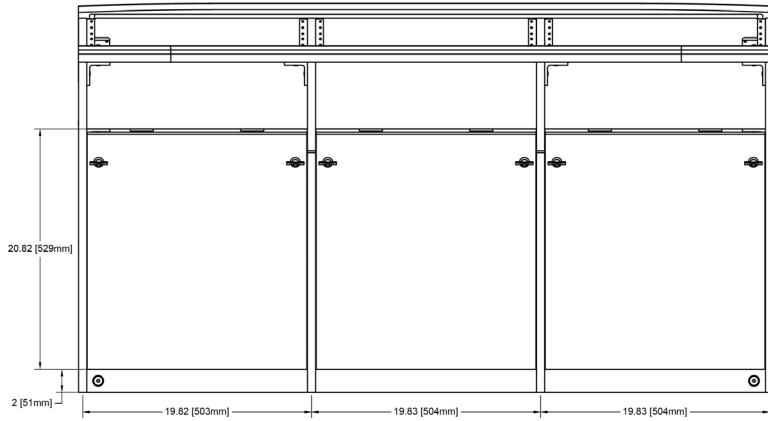

### Hardware Description

Artisan is furniture designed to enhance creativity for operators in all production disciplines.

Artisan's design allows for custom combinations of various models:

- **BC-33:** Broadcast Console - three racks wide x 3RU high
- **BC-23:** Broadcast Console - two racks wide x 3RU high
- **BC-30:** Broadcast Console work table - three racks wide x 0RU high
- **BC-R13:** Broadcast Console Side Rack - 14RU under-cabinet rack with 3RU above counter rack
- **BC-AL:** Broadcast Console Accent Lighting Kit
- **MC-316:** Mobile Console with three 16-Space Racks
- **MC-116:** Mobile Console with 16-Space Rack and Shelving
- **SC-216:** Studio Console - contoured desktop with dual 16 RU racks (one per side)

### Features

- Integrated LED lighting
- Easy Desk Chaining Design
- Monitor Arm Mount Support
- Easy Reach Rack Mount

BC-33	
Color	Black
Finish	Clear Polyurethane
Lighting Kit	Optional
Rack Spaces	3x 3RU Above Counter
Number of Monitor Arms Supported	6
Gangable	Yes
Dimensions (L x W x H)	60.21 x 38.91 x 33.7 in (1529 x 988 x 856 mm)
Weight	177.98 lb (80.73 kg)

## Ordering Information

Standard Part Number	Description
BC-33	Broadcast Console - three racks wide x 3RU high
BC-23	Broadcast Console - two racks wide x 3RU high
BC-30	Broadcast Console work table - three racks wide x 0RU high
BC-R13	Broadcast Console Side Rack - 14RU under-cabinet rack with 3RU above counter rack
BC-AL	Broadcast Console Accent Lighting Kit
MC-316	Mobile Console with three 16-Space Racks
MC-116	Mobile Console with 16-Space Rack and Shelving
SC-216	Studio Console - contoured desktop with dual 16 RU racks
BC-END-0-L	Left side end panel for BC-30 broadcast console series only
BC-END-0-R	Right side end panel for BC-30 broadcast console series only
BC-END-L	Left side end panel for broadcast console
BC-END-R	Right side end panel for broadcast console
BC-AL-PWRDMX	Broadcast Console Accent Lighting Kit Power and DMX Supply