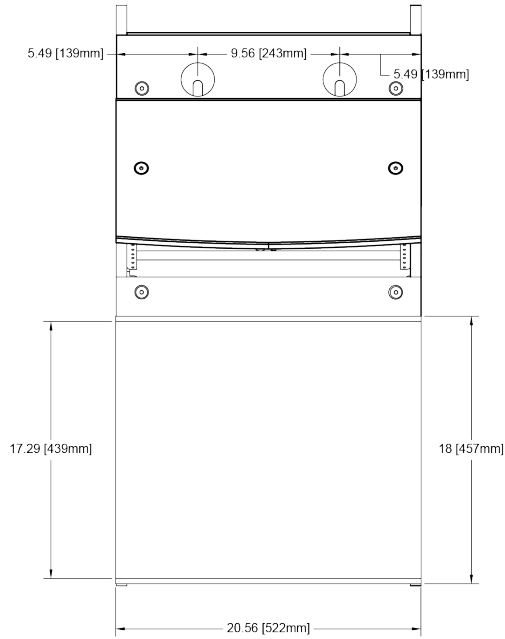

### Hardware Description

Artisan is furniture designed to enhance creativity for operators in all production disciplines.

Artisan's design allows for custom combinations of various models:

- **BC-33:** Broadcast Console - three racks wide x 3RU high
- **BC-23:** Broadcast Console - two racks wide x 3RU high
- **BC-30:** Broadcast Console work table - three racks wide x 0RU high
- **BC-R13:** Broadcast Console Side Rack - 14RU under-cabinet rack with 3RU above counter rack
- **BC-AL:** Broadcast Console Accent Lighting Kit
- **MC-316:** Mobile Console with three 16-Space Racks
- **MC-116:** Mobile Console with 16-Space Rack and Shelving
- **SC-216:** Studio Console - contoured desktop with dual 16 RU racks (one per side)

### Features

- Integrated LED lighting
- Easy Desk Chaining Design
- Monitor Arm Mount Support
- Easy Reach Rack Mount

BC-R13	
Color	Black
Finish	Clear Polyurethane
Lighting Kit	Optional
Rack Spaces	1x 3RU Above Counter, 14RU Under Counter
Number of Monitor Arms Supported	2
Gangable	Yes
Dimensions (L x W x H)	20.58 x 39.05 x 33.7 in (523 x 992 x 856 mm)
Weight	98.73 lb (44.78 kg)