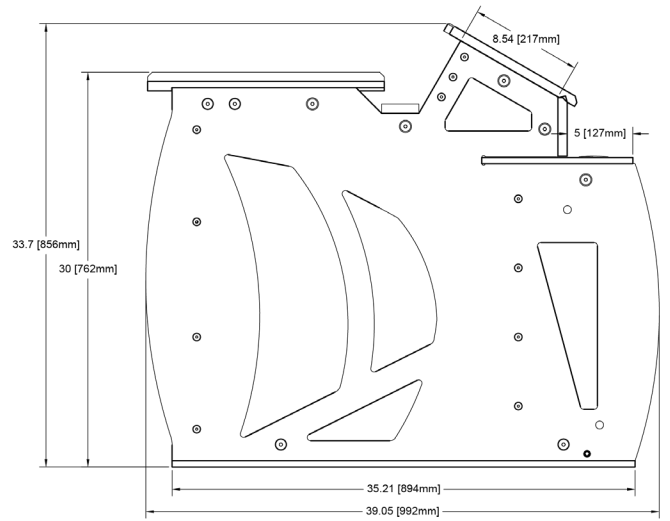

### Hardware Description

Artisan is furniture designed to enhance creativity for operators in all production disciplines.

Artisan's design allows for custom combinations of various models:

- **BC-33:** Broadcast Console - three racks wide x 3RU high
- **BC-23:** Broadcast Console - two racks wide x 3RU high
- **BC-30:** Broadcast Console work table - three racks wide x 0RU high
- **BC-R13:** Broadcast Console Side Rack - 14RU under-cabinet rack with 3RU above counter rack
- **BC-AL:** Broadcast Console Accent Lighting Kit
- **MC-316:** Mobile Console with three 16-Space Racks
- **MC-116:** Mobile Console with 16-Space Rack and Shelving
- **SC-216:** Studio Console - contoured desktop with dual 16 RU racks (one per side)

### Features

- Integrated LED lighting
- Easy Desk Chaining Design
- Monitor Arm Mount Support
- Easy Reach Rack Mount

BC-R13	
Color	Black
Finish	Clear Polyurethane
Lighting Kit	Optional
Rack Spaces	1x 3RU Above Counter, 14RU Under Counter
Number of Monitor Arms Supported	2
Gangable	Yes
Dimensions (L x W x H)	20.58 x 39.05 x 33.7 in (523 x 992 x 856 mm)
Weight	98.73 lb (44.78 kg)