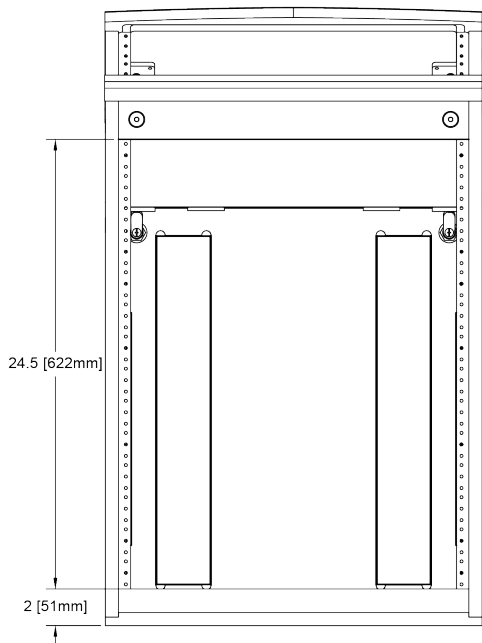

### Hardware Description

Artisan is furniture designed to enhance creativity for operators in all production disciplines.

Artisan's design allows for custom combinations of various models:

- **BC-33:** Broadcast Console - three racks wide x 3RU high
- **BC-23:** Broadcast Console - two racks wide x 3RU high
- **BC-30:** Broadcast Console work table - three racks wide x 0RU high
- **BC-R13:** Broadcast Console Side Rack - 14RU under-cabinet rack with 3RU above counter rack
- **BC-AL:** Broadcast Console Accent Lighting Kit
- **MC-316:** Mobile Console with three 16-Space Racks
- **MC-116:** Mobile Console with 16-Space Rack and Shelving
- **SC-216:** Studio Console - contoured desktop with dual 16 RU racks (one per side)

### Features

- Integrated LED lighting
- Easy Desk Chaining Design
- Monitor Arm Mount Support
- Easy Reach Rack Mount

BC-R13	
Color	Black
Finish	Clear Polyurethane
Lighting Kit	Optional
Rack Spaces	1x 3RU Above Counter, 14RU Under Counter
Number of Monitor Arms Supported	2
Gangable	Yes
Dimensions (L x W x H)	20.58 x 39.05 x 33.7 in (523 x 992 x 856 mm)
Weight	98.73 lb (44.78 kg)