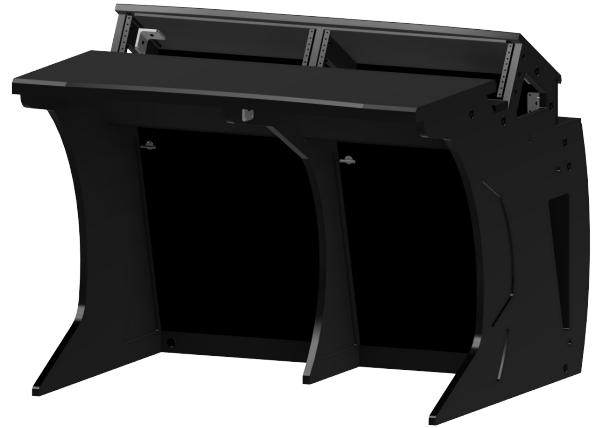

Artisan was born out of our 30+ years of frustration working around furniture designed for traditional office spaces rather than for creative studios. Each piece is inspired, designed, and manufactured by production artists for production artists. The entire Artisan series is made to be adaptable and work cohesively in a multitude of spaces. The finish, cable management, accent lighting, and the look and feel of Artisan integrates all of your technology in a seamless way to inspire ultimate creativity among your team.

BC-23

Hardware Description

Artisan is furniture designed to enhance creativity for operators in all production disciplines.

Artisan's design allows for custom combinations of various models:

- **BC-33:** Broadcast Console - three racks wide x 3RU high
- **BC-23:** Broadcast Console - two racks wide x 3RU high
- **BC-30:** Broadcast Console work table - three racks wide x 0RU high
- **BC-R13:** Broadcast Console Side Rack - 14RU under-cabinet rack with 3RU above counter rack
- **BC-AL:** Broadcast Console Accent Lighting Kit
- **MC-316:** Mobile Console with three 16-Space Racks
- **MC-116:** Mobile Console with 16-Space Rack and Shelving
- **SC-216:** Studio Console - contoured desktop with dual 16 RU racks (one per side)

Applications

- Complete Front of House integration
- Off-stage gear integration, including RF systems, monitor consoles, and other equipment.
- Broadcast suites
- Studio Control Rooms

Features

- Integrated LED lighting
- Easy Desk Chaining Design
- Monitor Arm Mount Support
- Easy Reach Rack Mount