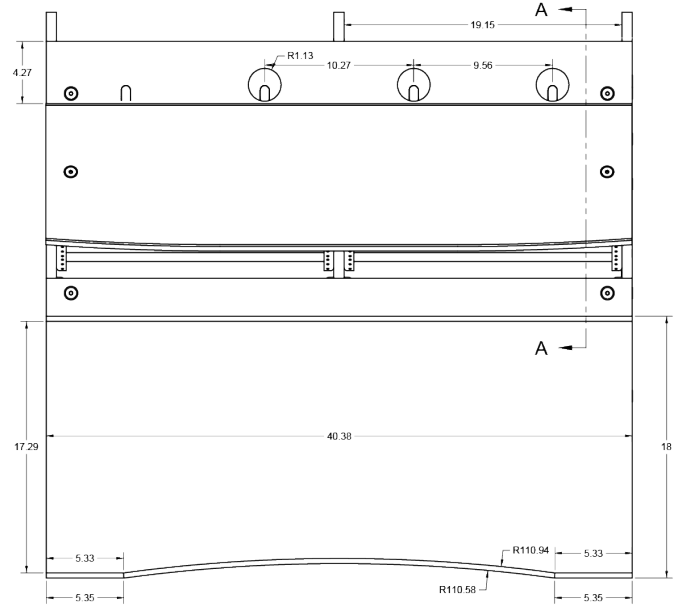

### Hardware Description

Artisan is furniture designed to enhance creativity for operators in all production disciplines.

Artisan's design allows for custom combinations of various models:

- **BC-33:** Broadcast Console - three racks wide x 3RU high
- **BC-23:** Broadcast Console - two racks wide x 3RU high
- **BC-30:** Broadcast Console work table - three racks wide x 0RU high
- **BC-R13:** Broadcast Console Side Rack - 14RU under-cabinet rack with 3RU above counter rack
- **BC-AL:** Broadcast Console Accent Lighting Kit
- **MC-316:** Mobile Console with three 16-Space Racks
- **MC-116:** Mobile Console with 16-Space Rack and Shelving
- **SC-216:** Studio Console - contoured desktop with dual 16 RU racks (one per side)

### Features

- Integrated LED lighting
- Easy Desk Chaining Design
- Monitor Arm Mount Support
- Easy Reach Rack Mount

BC-23	
Color	Black
Finish	Clear Polyurethane
Lighting Kit	Optional
Rack Spaces	2x 3RU Above Counter
Number of Monitor Arms Supported	4
Gangable	Yes
Dimensions (L x W x H)	40.38 x 38.91 x 33.7 in (1026 x 988 x 856 mm)
Weight	123.91 lb (56.2 kg)