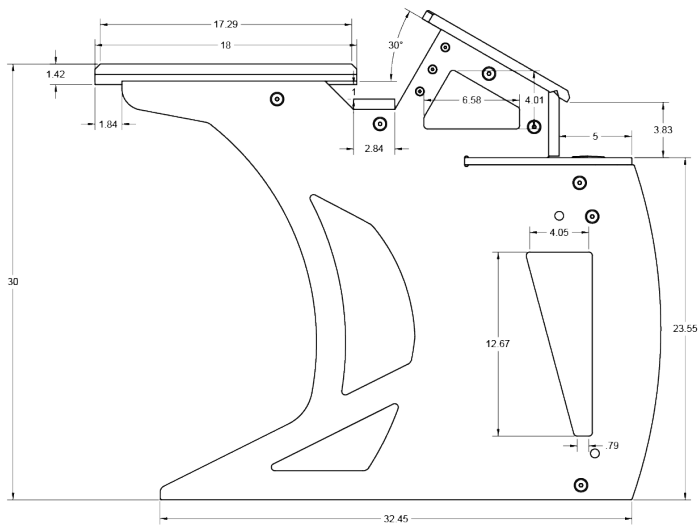

### Hardware Description

Artisan is furniture designed to enhance creativity for operators in all production disciplines.

Artisan's design allows for custom combinations of various models:

- **BC-33:** Broadcast Console - three racks wide x 3RU high
- **BC-23:** Broadcast Console - two racks wide x 3RU high
- **BC-30:** Broadcast Console work table - three racks wide x 0RU high
- **BC-R13:** Broadcast Console Side Rack - 14RU under-cabinet rack with 3RU above counter rack
- **BC-AL:** Broadcast Console Accent Lighting Kit
- **MC-316:** Mobile Console with three 16-Space Racks
- **MC-116:** Mobile Console with 16-Space Rack and Shelving
- **SC-216:** Studio Console - contoured desktop with dual 16 RU racks (one per side)

### Features

- Integrated LED lighting
- Easy Desk Chaining Design
- Monitor Arm Mount Support
- Easy Reach Rack Mount

BC-23	
Color	Black
Finish	Clear Polyurethane
Lighting Kit	Optional
Rack Spaces	2x 3RU Above Counter
Number of Monitor Arms Supported	4
Gangable	Yes
Dimensions (L x W x H)	40.38 x 38.91 x 33.7 in (1026 x 988 x 856 mm)
Weight	123.91 lb (56.2 kg)