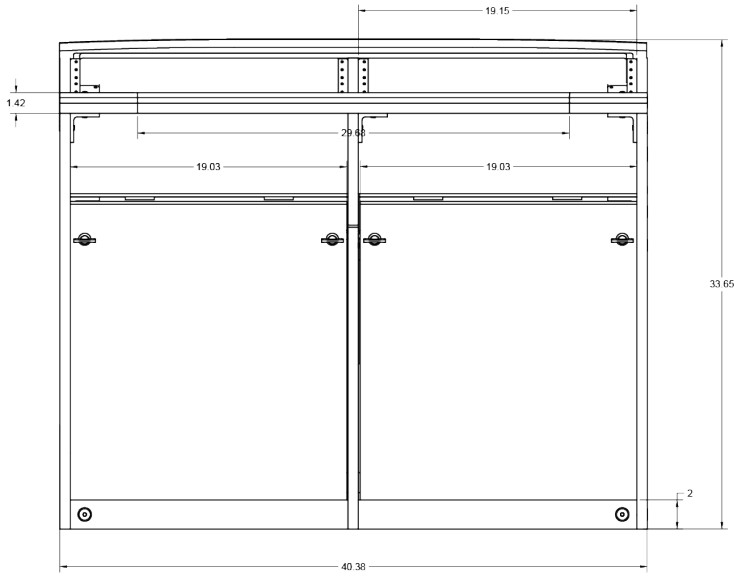

### Hardware Description

Artisan is furniture designed to enhance creativity for operators in all production disciplines.

Artisan's design allows for custom combinations of various models:

- **BC-33:** Broadcast Console - three racks wide x 3RU high
- **BC-23:** Broadcast Console - two racks wide x 3RU high
- **BC-30:** Broadcast Console work table - three racks wide x 0RU high
- **BC-R13:** Broadcast Console Side Rack - 14RU under-cabinet rack with 3RU above counter rack
- **BC-AL:** Broadcast Console Accent Lighting Kit
- **MC-316:** Mobile Console with three 16-Space Racks
- **MC-116:** Mobile Console with 16-Space Rack and Shelving
- **SC-216:** Studio Console - contoured desktop with dual 16 RU racks (one per side)

### Features

- Integrated LED lighting
- Easy Desk Chaining Design
- Monitor Arm Mount Support
- Easy Reach Rack Mount

BC-23	
Color	Black
Finish	Clear Polyurethane
Lighting Kit	Optional
Rack Spaces	2x 3RU Above Counter
Number of Monitor Arms Supported	4
Gangable	Yes
Dimensions (L x W x H)	40.38 x 38.91 x 33.7 in (1026 x 988 x 856 mm)
Weight	123.91 lb (56.2 kg)