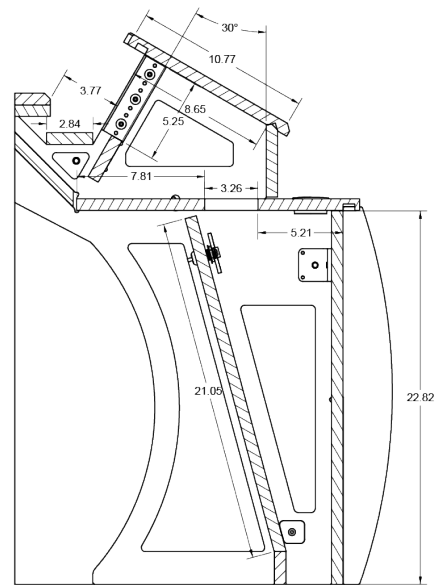

### Hardware Description

Artisan is furniture designed to enhance creativity for operators in all production disciplines.

Artisan's design allows for custom combinations of various models:

- **BC-33:** Broadcast Console - three racks wide x 3RU high
- **BC-23:** Broadcast Console - two racks wide x 3RU high
- **BC-30:** Broadcast Console work table - three racks wide x 0RU high
- **BC-R13:** Broadcast Console Side Rack - 14RU under-cabinet rack with 3RU above counter rack
- **BC-AL:** Broadcast Console Accent Lighting Kit
- **MC-316:** Mobile Console with three 16-Space Racks
- **MC-116:** Mobile Console with 16-Space Rack and Shelving
- **SC-216:** Studio Console - contoured desktop with dual 16 RU racks (one per side)

### Features

- Integrated LED lighting
- Easy Desk Chaining Design
- Monitor Arm Mount Support
- Easy Reach Rack Mount

BC-23	
Color	Black
Finish	Clear Polyurethane
Lighting Kit	Optional
Rack Spaces	2x 3RU Above Counter
Number of Monitor Arms Supported	4
Gangable	Yes
Dimensions (L x W x H)	40.38 x 38.91 x 33.7 in (1026 x 988 x 856 mm)
Weight	123.91 lb (56.2 kg)