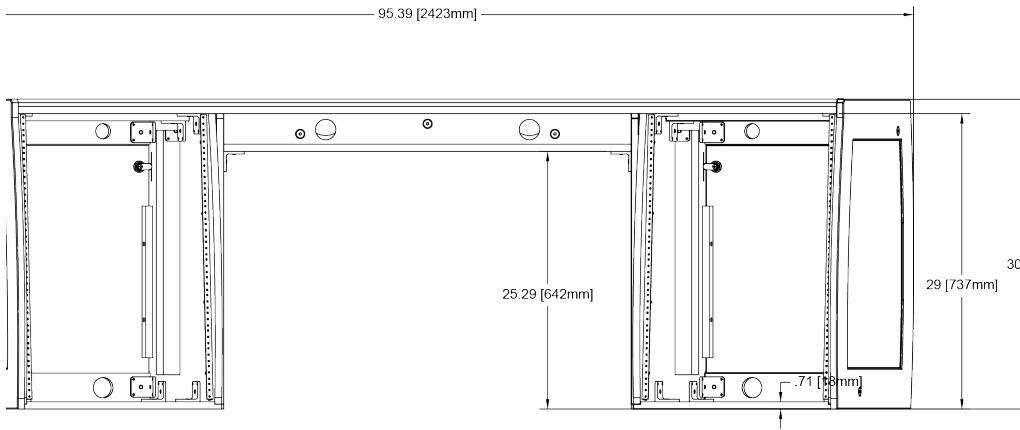

SC-216

Hardware Description

Artisan is furniture designed to enhance creativity for operators in all production disciplines.

Artisan's design allows for custom combinations of various models:

- **BC-33:** Broadcast Console - three racks wide x 3RU high
- **BC-23:** Broadcast Console - two racks wide x 3RU high
- **BC-30:** Broadcast Console work table - three racks wide x 0RU high
- **BC-R13:** Broadcast Console Side Rack - 14RU under-cabinet rack with 3RU above counter rack
- **BC-AL:** Broadcast Console Accent Lighting Kit
- **MC-316:** Mobile Console with three 16-Space Racks
- **MC-116:** Mobile Console with 16-Space Rack and Shelving
- **SC-216:** Studio Console - contoured desktop with dual 16 RU racks (one per side)

SC-216	
Color	Black
Finish	Clear Polyurethane
Lighting Kit	Not Available
Rack Spaces	2x 16RU Under Counter
Number of Monitor Arms Supported	Not supported. No specific allocation was made for monitor arms, however the back end of the countertop has a lip that may support generic monitor arms.
Gangable	No
Dimensions (L x W x H)	95.39 x 45.31 x 30.42 in (2423 x 1151 x 773 mm)
Weight	336.71 lb (152.73 kg)