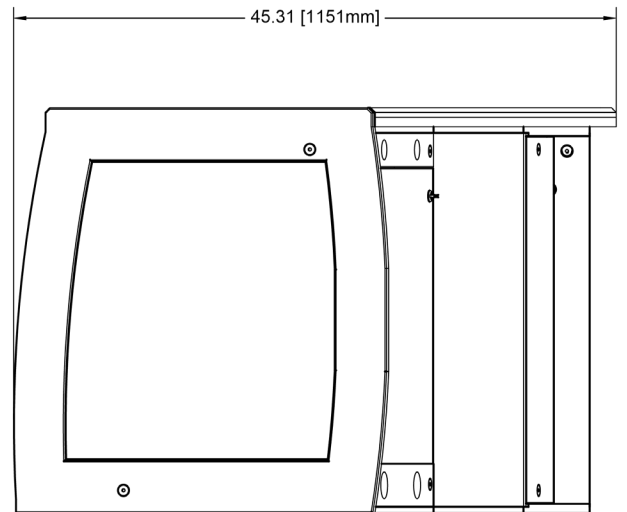

SC-216

Hardware Description

Artisan is furniture designed to enhance creativity for operators in all production disciplines.

Artisan's design allows for custom combinations of various models:

- **BC-33:** Broadcast Console - three racks wide x 3RU high
- **BC-23:** Broadcast Console - two racks wide x 3RU high
- **BC-30:** Broadcast Console work table - three racks wide x 0RU high
- **BC-R13:** Broadcast Console Side Rack - 14RU under-cabinet rack with 3RU above counter rack
- **BC-AL:** Broadcast Console Accent Lighting Kit
- **MC-316:** Mobile Console with three 16-Space Racks
- **MC-116:** Mobile Console with 16-Space Rack and Shelving
- **SC-216:** Studio Console - contoured desktop with dual 16 RU racks (one per side)

SC-216	
Color	Black
Finish	Clear Polyurethane
Lighting Kit	Not Available
Rack Spaces	2x 16RU Under Counter
Number of Monitor Arms Supported	Not supported. No specific allocation was made for monitor arms, however the back end of the countertop has a lip that may support generic monitor arms.
Gangable	No
Dimensions (L x W x H)	95.39 x 45.31 x 30.42 in (2423 x 1151 x 773 mm)
Weight	336.71 lb (152.73 kg)