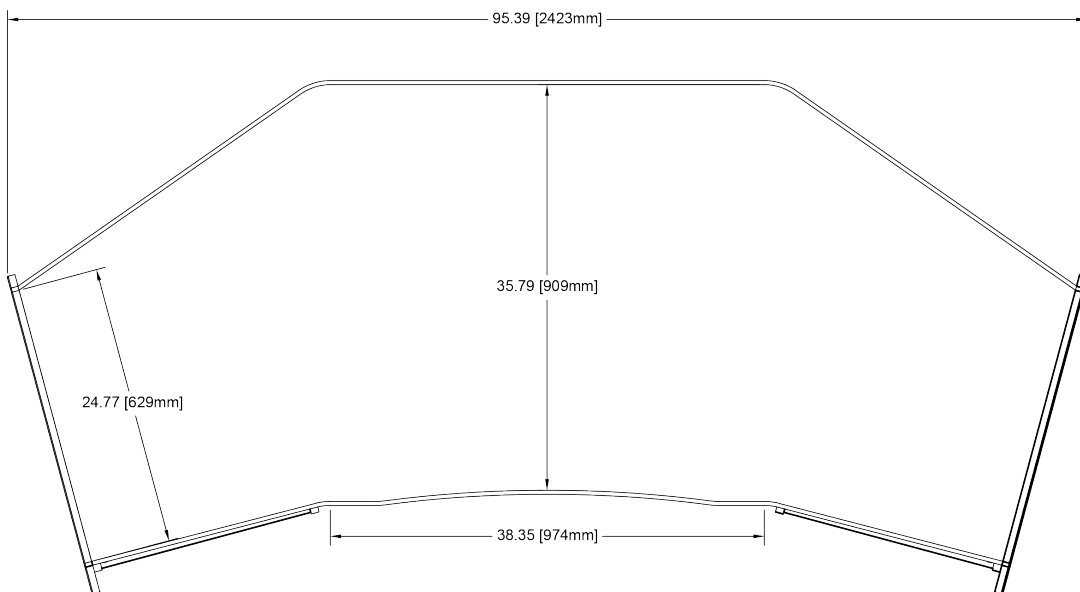

SC-216

Hardware Description

Artisan is furniture designed to enhance creativity for operators in all production disciplines.

Artisan's design allows for custom combinations of various models:

- **BC-33:** Broadcast Console - three racks wide x 3RU high
- **BC-23:** Broadcast Console - two racks wide x 3RU high
- **BC-30:** Broadcast Console work table - three racks wide x 0RU high
- **BC-R13:** Broadcast Console Side Rack - 14RU under-cabinet rack with 3RU above counter rack
- **BC-AL:** Broadcast Console Accent Lighting Kit
- **MC-316:** Mobile Console with three 16-Space Racks
- **MC-116:** Mobile Console with 16-Space Rack and Shelving
- **SC-216:** Studio Console - contoured desktop with dual 16 RU racks (one per side)

SC-216	
Color	Black
Finish	Clear Polyurethane
Lighting Kit	Not Available
Rack Spaces	2x 16RU Under Counter
Number of Monitor Arms Supported	Not supported. No specific allocation was made for monitor arms, however the back end of the countertop has a lip that may support generic monitor arms.
Gangable	No
Dimensions (L x W x H)	95.39 x 45.31 x 30.42 in (2423 x 1151 x 773 mm)
Weight	336.71 lb (152.73 kg)